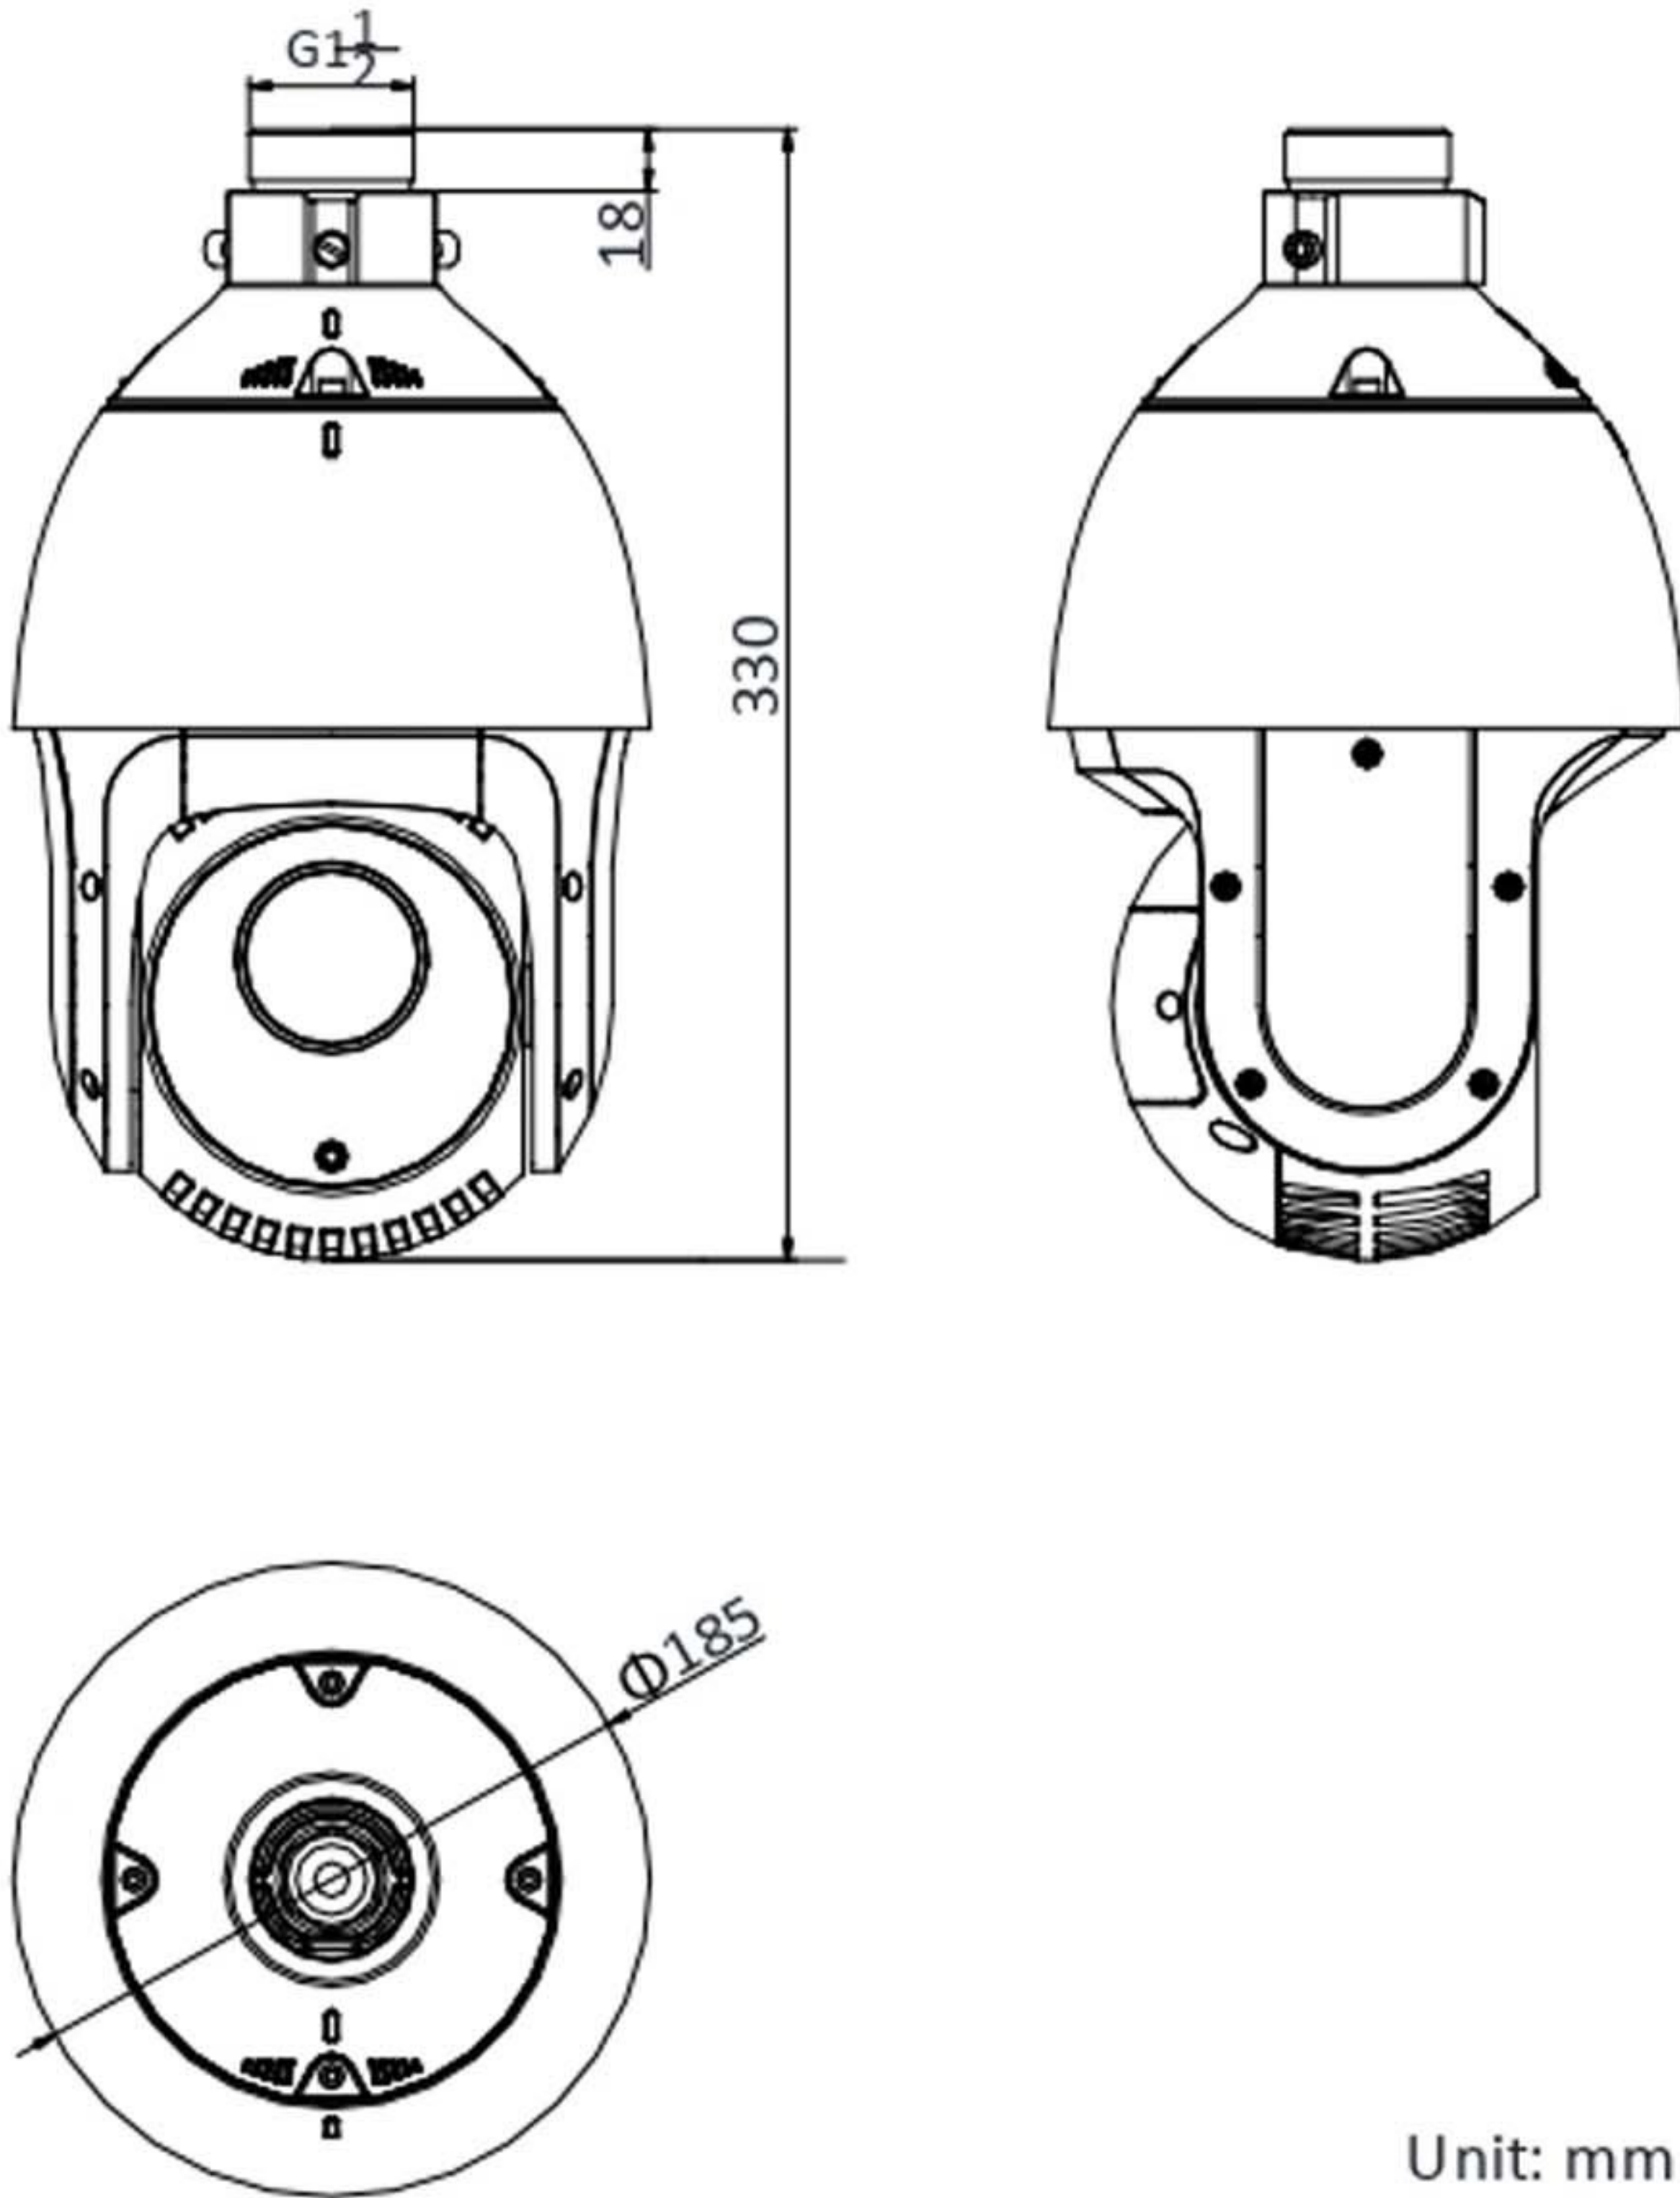

**Specification**

<b>Camera Module</b>	
<b>DS-2DE5220IW-AE 2MP 20× Network IR Speed Dome</b>	
Image Sensor	1/2.8" progressive scan CMOS
Min. Illumination	Color: 0.05 Lux @(F1.6, AGC ON) B/W: 0.01Lux @(F1.6, AGC ON) 0 Lux with IR
White Balance	Auto/Manual/ATW (Auto Tracking White Balance)/Indoor/Outdoor/Fluorescent Lamp/Sodium Lamp
AGC	Auto/Manual
Shutter Speed	1/1 s to 1/30,000 s
Day & Night	IR Cut Filter
Digital Zoom	16×
Privacy Mask	8 programmable privacy masks
Focus Mode	Auto/Semi-automatic/Manual
3D DNR	Support
BLC	Support
Digital WDR	Support
HLC	Support
Defog	Support
<b>Lens</b>	
Focal Length	4.7 mm to 94 mm, 20× Optical
Zoom Speed	Approx. 3 s (optical lens, wide-tele)
Field of View	58.3° to 3.2° (wide-tele)
Working Distance	10 mm to 1000 mm (wide-tele)
Aperture Range	F1.6 to F3.5
<b>IR</b>	
IR Distance	Up to 150 m
IR Intensity	Automatically adjusted, depending on the zoom ratio
<b>PTZ</b>	
Movement Range (Pan)	360° endless
Pan Speed	Configurable, from 0.1°/s to 400°/s, Preset Speed: 400°/s
Movement Range (Tilt)	From -15° to 90°
Tilt Speed	Configurable, from 0.1°/s to 200°/s, Preset Speed: 200°/s
Presets	300
Patrol Scan	8 patrols, up to 32 presets for each patrol
Pattern Scan	4 pattern scans, record time over 10 minutes for each scan
Park Action	Preset/Pattern Scan/Patrol Scan/Auto Scan/Tilt Scan/Random Scan/Frame Scan/Panorama Scan
Scheduled Task	Auto Scan/Frame Scan/Random Scan/Patrol/Pattern/Preset/Panorama Scan/Tilt Scan/Dome Reboot/Dome Adjust/Aux Output
<b>Features</b>	
Smart Detection	Intrusion Detection, Line Crossing Detection
ROI encoding	Main stream, sub-stream and third stream respectively support two fixed areas.
<b>Network</b>	
Max. Resolution	1920 × 1080
Main Stream	50Hz: 25fps (1920 × 1080, 1280 × 960, 1280 × 720) 50fps (1280 × 960, 1280 × 720) 60Hz: 30fps (1920 × 1080, 1280 × 960, 1280 × 720) 60fps (1280 × 960, 1280 × 720)

Order Model

DS-2DE5220IW-AE

Dimensions

Unit: mm